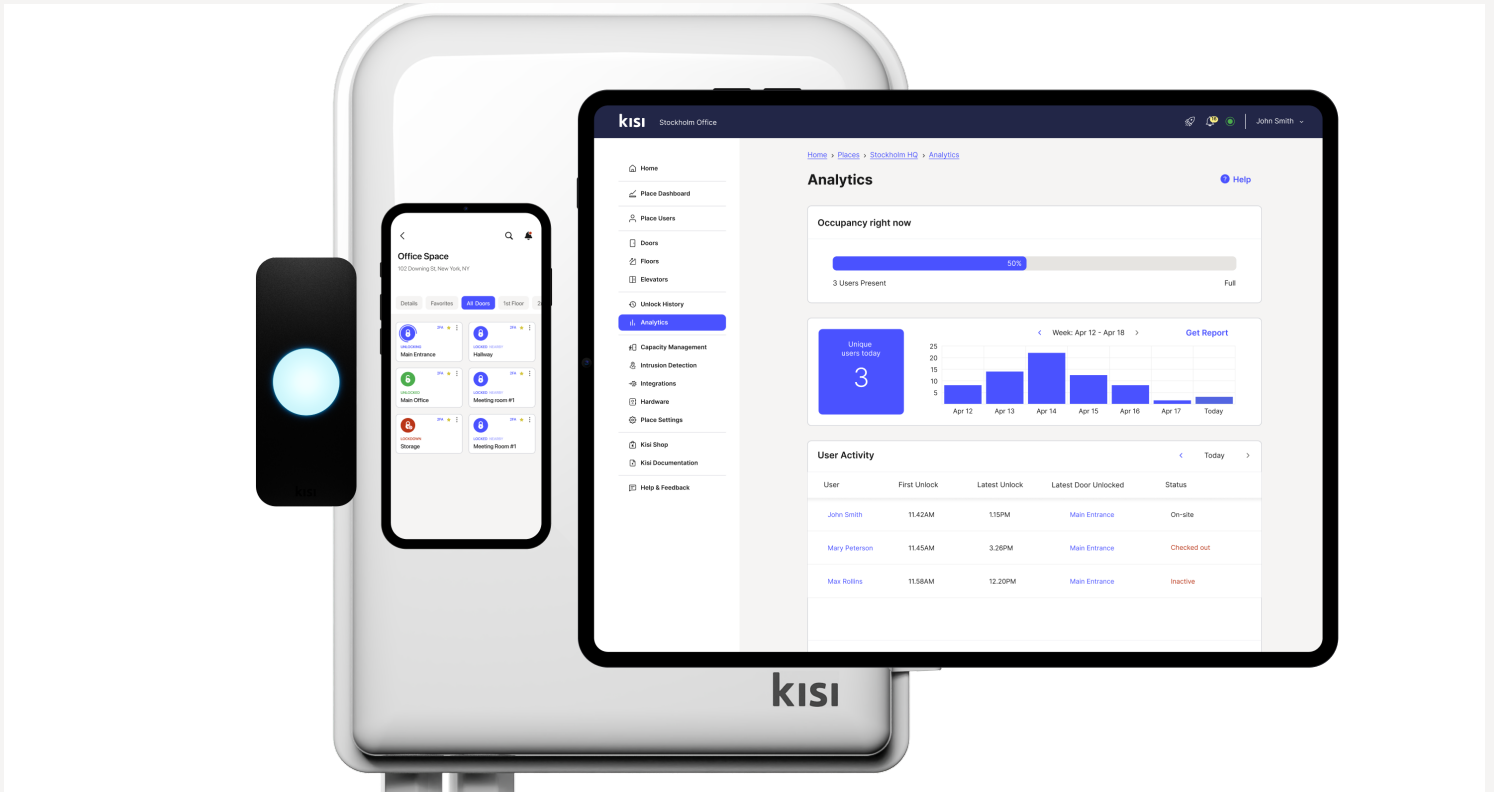

Keep your students, faculty, and campus safe with Kisi

Kisi is a modern access control solution that can scale easily with the growing needs of your campus. Integrate the Kisi platform with your existing campus system to add an improved layer of security, or install it as a brand-new system.

Emergency readiness

- In the event of a campus threat, immediately lockdown your campus with the click of a button. Kisi's flexibility allows you to quickly lock down specific areas, doors, or the entire campus.

Maintain the highest level of security

- Apply critical security updates automatically over the air.

Stay compliant and up to date

- Easily generate reports from event logs. Swiftly filter and export access events for specific doors, users, or access groups. Define access levels by user group