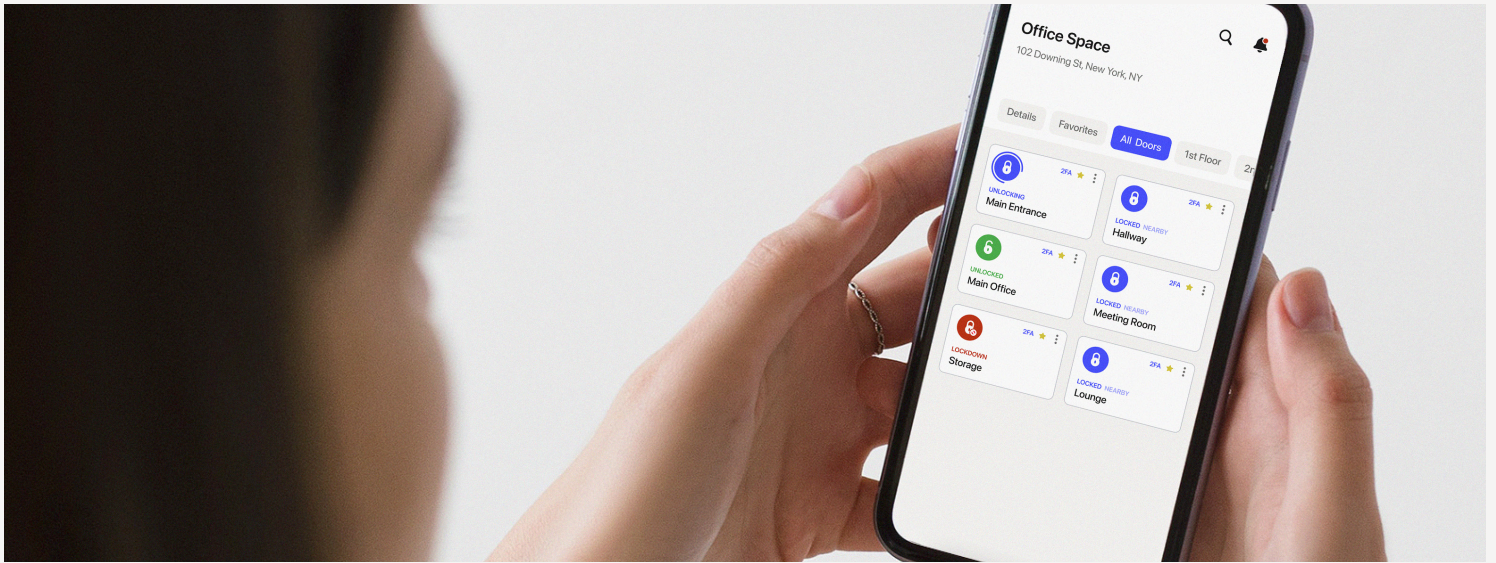

Benefits for Schools and Campuses

Scheduling

- Easily adapt to and manage changing schedules and access needs. Set preferred open and close times to match campus hours.

Reliable remote system management

- Change access levels, view alerts, and more all through your computer or mobile screen. Share access with anyone, anywhere, anytime.

Emergency readiness

- In the event of a campus threat, immediately lockdown your campus with the click of a button. Kisi's flexibility allows you to quickly lock down specific areas, doors, or the entire campus.

Define access levels by user group

- Create different access levels for students, faculty, visitors, and janitorial staff as needed.

Convenient keyless access

- Create a welcoming and safe community by enabling access through our app, which includes tap-to-unlock or unlock through the mobile app. If physical credentials are needed, choose between cards or keyfobs.

Maintain the highest level of security

- Apply critical security updates automatically over the air.

Stay compliant and up to date

- Easily generate reports from event logs. Swiftly filter and export access events for specific doors, users, or access groups. Define access levels by user group

Useful integrations

Customize Kisi to meet your unique needs with Kisi's library of integrations. Automatically set access levels upon student enrollment, integrate Kisi with your CCTV system to see what is happening and where, incorporate alarm monitoring functionality to alert authorities if a threat is present, log and track campus visitors, and more.

Kisi inc.

45 Main street,
11201 Brooklyn USA
sales@getkisi.com
getkisi.com

kisi